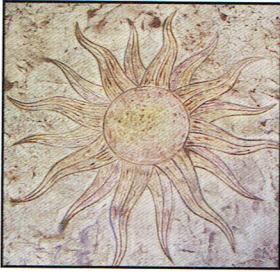

- **PRO31-MD7400** Aztec Medallion 48" x 48"
- **PRO31-MD7401** Compass Rose Medallion 48" x 48"
- **PRO31-MD7409** Fire Rescue Medallion 48" x 48"
- **PRO31-MD7501** Mariners Medallion 60" x 60"
- **MD7300** Flaming Sun 36" x 36"
- **MD7408** Boardwalk Picture Frame 48" x 48"