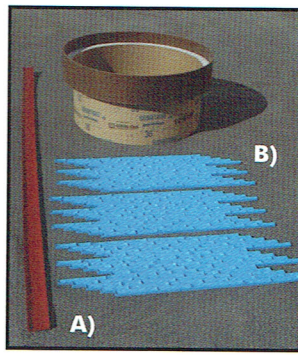

CONCRETE FIRE RING

Fire Pit Ring Mold
Combine interlocking Form Liners and Edge Liners with Concrete Form Tubes to create an attractive fire pit ring.

A) Bull Nose Edge Liner
B) Form Liner

SPECIAL PROJECTS

Combine liners and accessories to create one-of-a-kind custom projects. Patio accessories, fountains, pillars, and walls...the only limit is your own imagination!