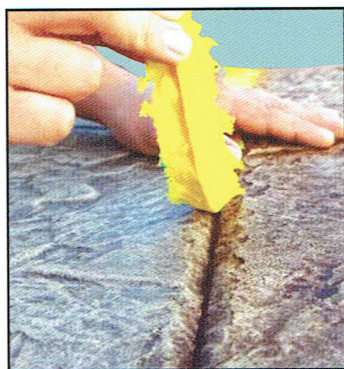

Rental Stamps, Accents & Accessories

TEXTURE STRIPS

Designed to give your joints a hammered edge appearance. So simple to use by placing the strips inside your joint cuts, put a seamless texture on top and stamp with a tamper.

FORM LINERS

Concrete Form Liners

Interlocking form liners that can be used to create fire rings, fountains, pillars, and walls. Three tools can be interlocked for a 36" sono tube and four tools for a 48" sono tube.

EDGE LINERS

Edge Liners - Flexible and reusable, transfers texture to edges, corners, risers of cast in place steps, counter tops, pool copings and wall caps.

PRO50-ELBNDN2.0 Denali Bull Nose Edge Liner 2" x 8'
PRO50-ELHEDN2.0 Denali Hammered Edge Liner 2" x 8'
PRO50-ELHEDN7.5 7 1/2" x 8' Hammered Edge Denali Edge Liner
PRO50-ELBNRS2.0 Roman Slate Bull Nose Edge Liner 2" x 8'
PRO50-ELFTYS5.5 Yosemite Flat Edge Liner 5.5" x 8'

ROLLER KITS

ArtCrete Roller Kits

Includes (1) Large Roller Cover and Frame, (1) Small Roller Cover, (1) 9 lb. Weights, and (2) Texture Mats. Available in Granite, River Bottom, Quartz Rock, Slate, Shatter Stone, or Stone Patterns.