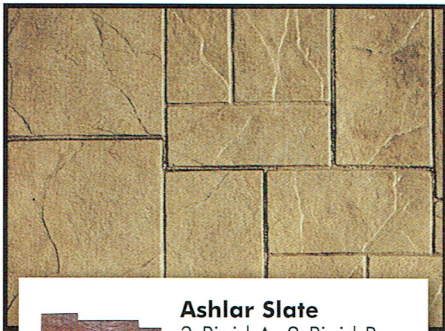

Rental Stamps, Accents & Accessories

Ashlar Slate
3-Rigid A, 2-Rigid B,
1-Flex Mat, 1-Single
Stone, 1-Texture Skin