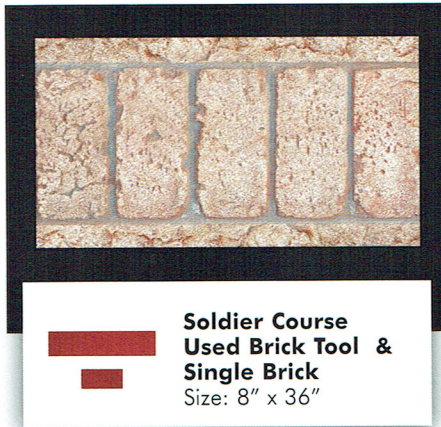

**Bellagio Custom  
Band Tool**  
18" x 51"

**Double Soldier  
Course Band Tool  
& Single Brick**  
16" x 36"

# Rental Stamps, Accents & Accessories

**Soldier Course New  
Brick Band & Single  
Brick**  
Size: 8" x 47"

**Soldier Course  
Used Brick Tool &  
Single Brick**  
Size: 8" x 36"

**Soldier Course  
Border &  
Single Brick**