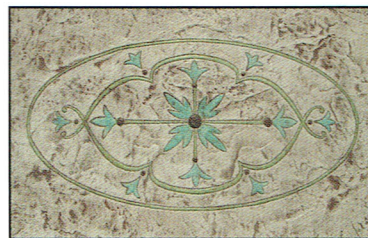

Additional Designs Available! Give Us a Call!

- **PRO64-SD9001** Bear Landscape Stamp - 36" x 58"
- **PRO64-SD9002** Elk Landscape Stamp - 36" x 58"
- **SD8012** Palm Trees 33" Circle on 40" skin
- **SD8001** Marquis 60" x 36"
- **SD8002** Spiral Sun 60" x 60"