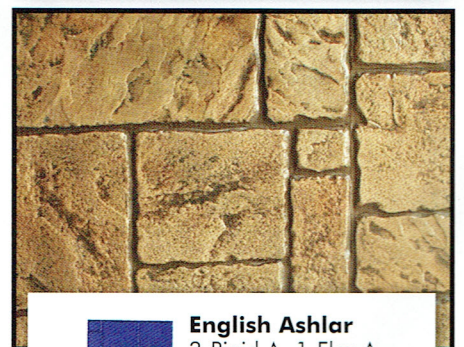

English Ashlar
3-Rigid A, 1-Flex A,
3-Rigid B, 1-Flex B,
1-Texture Skin