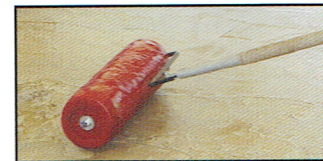

ROLLER KITS

ArtCrete Roller Kits

Includes (1) Large Roller Cover and Frame, (1) Small Roller Cover, (1) 9 lb. Weights, and (2) Texture Mats. Available in Granite, River Bottom, Quartz Rock, Slate, Shatter Stone, or Stone Patterns.

GRANITE