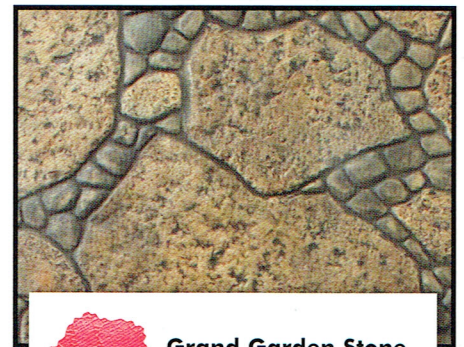

# Rental Stamps, Accents & Accessories

**Seamless Old Granite Cleft Stone**  
Three-3' x 3', Two-4' x 4',  
One-Flex Mat

**Seamless Roman Slate**  
Three-3' x 3', Two-4' x 4',  
One-Flex Mat

**Seamless Italian Slate**  
Three-3' x 3', Two-4' x 4',  
One-Flex Mat

**Quarry Stone Seamless Texture**  
Size: 5' x 5' approx.

**Patio Stone**  
2-Rigid, 1-Texture Skin

**Grand Garden Stone**  
Size: 48" x 48"

**San Diego Flagstone**  
Size: 26" x 56"

**Random Stone Pattern**  
15-Rigid, 1-Flex Mat,  
1-Texture Skin